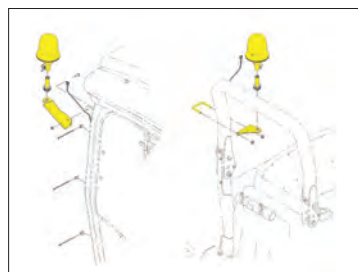

myTurf™ Wireless System

- Wireless Hourmeter
- Base Station
- Repeater
- External Antenna

Lighting Accessories

SMV Sign

Front/Rear Flashers & Turn Signals (2)

Front Work Lights (2)

Road Light Kit | 30414 (4000-D non-cab model only)

- Includes SMV sign, front work lights, red/amber flashers and turn signals

Work Light Kit | 114-5610

(4010-D cab model only)

- Front and rear LED lights (4) that mount to the cab roof

Beacon Kit | 30661

- Rotating beacon attaches to ROPS or cab frame