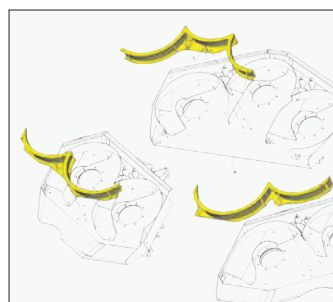

Leaf Mulching Kit | 30422

- Course mesh screen closes off back of cutting chamber