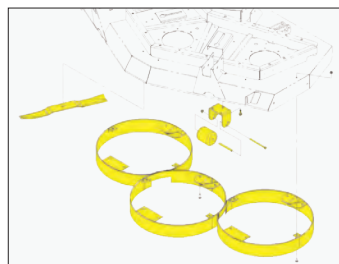

Guardian® Recycler® Conversion Kit | 30420

- Deflectors inside chambers redirect clippings so they are cut and recut.
- Deck chambers prevent throwing of objects out from deck.