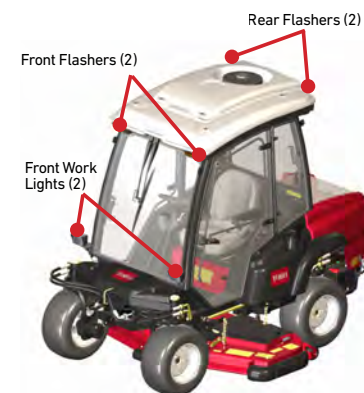

Road Light Kit (Model Year 2015 and Newer cab models)

- Includes headlights and front & rear flashers

Safety Cab Accessories Model Year 2015 and Newer

Work Light Kit (cab models only)

- Includes 2 front and 2 rear halogen lights

Rotating Beacon Kit

Pre-Screen Filter Kit