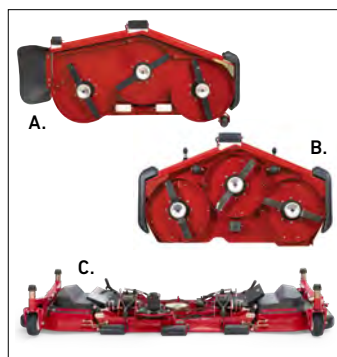

Mowing Deck Options

A.) 72" Side Discharge Deck

Cutting Deck Accessories, 72" Deck

- Recycler Kit
- Striping Kit
- Leaf Mulching Kit
- Medium Flow Blade
- High Flow Blade
- Atomic Mulching Blade

B.) 72" Guardian® Recycler® Deck

Cutting Deck Accessories, 72" Deck

- Standard Blade
- Tall Grass Baffle Kit

C.) 100" Articulating Deck

- Requires GM360 mower with greater than 35 hp and attachment kit
- 1"-5" (25 - 127 mm) adjustable in 0.25" (6 mm) increments
- Rear Discharge – full width of deck
- Articulates 15 degrees, up or down