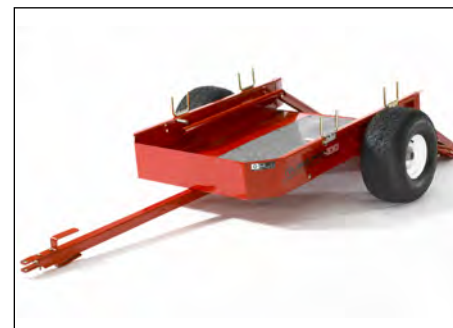

TransPro Trailer Features

Toro TransPro trailers safely and easily transport walk greens mowers to and from the green. The unique design protects your investments and keeps adjustments in tact. The TransPro 80 accommodates a single Greensmaster with a Flat Ramp or Rail Ramp Kit. For additional time and productivity gains, transport two walk greens mowers (excluding the 1600) with the TransPro 100.

TransPro Trailers

TransPro 80

- Safely transports a single greens mower
- Easily adjustable to fit all Greensmaster walk greens mowers

TransPro 100

- Safely transports two mowers to save time and increase productivity
- Designed for 21" (53cm) mowers. Note: Conversion kits are available for transporting 18" (46cm) mowers

TransPro Trailer Accessories

Flat Ramp Kit (TransPro 80)

- Recommended if you can't get close to the green
- Requires the use of transport wheels on the greensmower for loading and getting from the cart way to the green