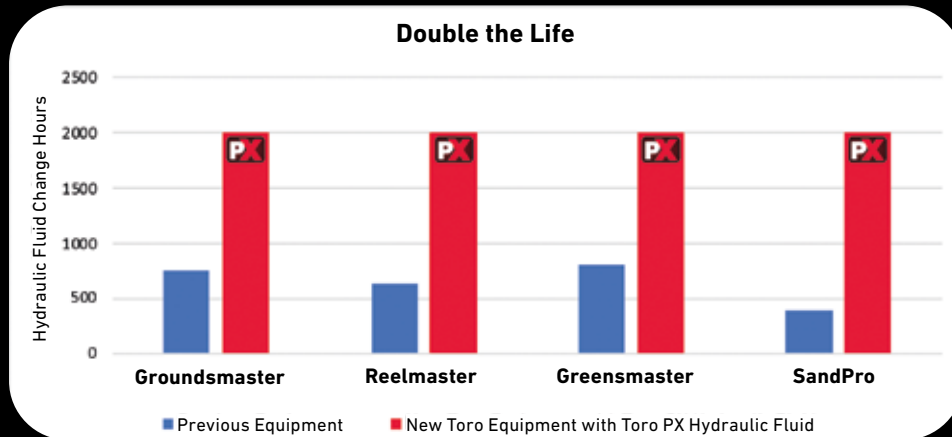

Toro PX Hydraulic Fluid

PREMIUM EXTENDED LIFE HYDRAULIC FLUID

Premium Extended Life PerfoRMance, Double the Life.

New extended life PX Hydraulic Fluid is another great innovation from Toro. This new premium hydraulic Fluid performs better & lasts longer than conventional Fluids. This means your equipment will run more smoothly & require fewer hydraulic Fluid changes saving you time & money – Up to 71%. Most 2019 & newer Toro commercial equipment come factory filled with Toro PX Hydraulic Fluid & have change intervals twice as long as previously...up to 2000 hours!

Features

- Exceptional Hydraulic Efficiency – extended life vs. standard Fluids
- High Viscosity Index – maintains viscosity over wide temperature ranges
- Resistant to Oxidization – Anti-oxidants prevent sludge, varnish & thickening.

See the Toro equipment operator's guide for your equipment's specific maintenance interval. Not Compatible with hydraulic systems using tractor Fluid.

Order Part Numbers: 133-8086 (5 gal. pail)