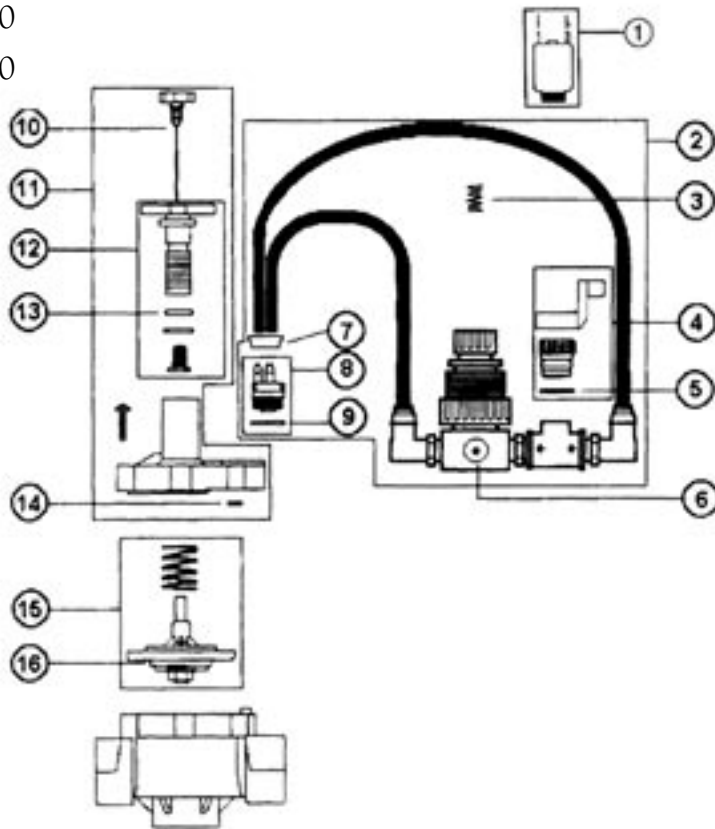

# Century Series

**Model Numbers:**

- 103-1-100
- 103-1.5-100
- 103-2-100
- 103-3-100

		103-1-100	103-1.5-100	103-2-100	103-3-100
Ref. #	Description	Part Numbers	Part Numbers	Part Numbers	Part Numbers
1	Solenoid Assembly, 24 V ac, 60 Hz	R811-24VACG	R811-24VACG	R811-24VACG	R811-24VACG
1	Solenoid Assembly, 24 V ac, 50 Hz	588403	588403	588403	588403
2	Pressure Regulating Assembly	R688602	R688602	R688602	R688602
2	Pressure Regulating Repair Kit	R732101	R732101	R732101	R732101
3	Regulator Spring 100 psi	SPK-101	SPK-101	SPK-101	SPK-101
4	Manual Bleed Assembly	R606902	R606902	R606902	R606902
5	O-Ring	R1631	R1631	R1631	R1631
6	Schrader Valve	R2691	R2691	R2691	R2691
7	Ferrule	R651001	R651001	R651001	R651001
8	Pressure Regulating Valve Adapter	R2658	R2658	R2658	R2658
9	O-Ring	R1631	R1631	R1631	R1631
10	Metering Rod Assembly	R-1552	R-1552	R-1552	R-1552
11	Bonnet Assembly	R-2001	R-2001	R-2006	R-2006
12	Stem Assembly	R2862-1	R2862-1	N/A	N/A
13	O-Ring	R688701	R688701	R688701	R688701
14	O-Ring	R1054	R1054	R1054	R1054
15	Diaphragm Assembly	R-1308	R-1310	R-1053	R-1053
16	Seat Seal	N/A	N/A	R1058	R1059