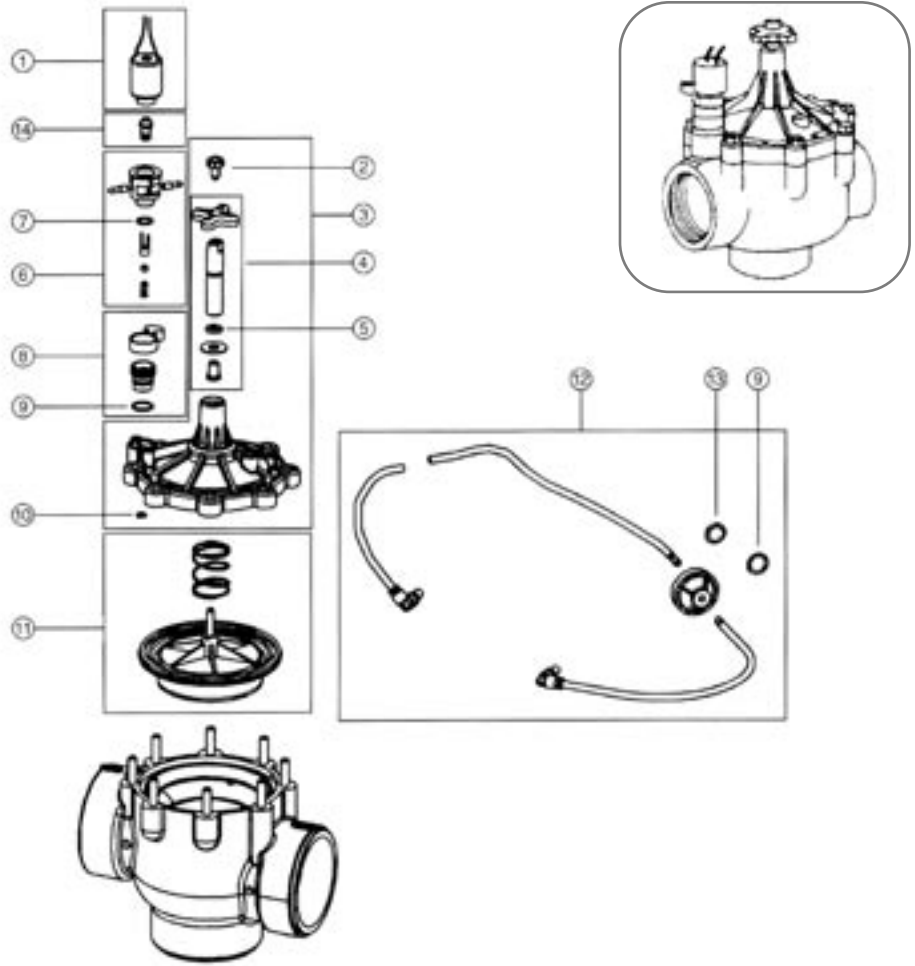

# 100 Series (Century PLUS)

**Model Numbers:**

- 100P1
- 100P1.5
- 100P2
- 100P3

		100P1	100P1.5	100P2	100P3
Ref. #	Description	Part Numbers	Part Numbers	Part Numbers	Part Numbers
1	Solenoid Assy., 24 V ac, 60 Hz	R811-24VACG	R811-24VACG	R811-24VACG	R811-24VACG
1	Solenoid Assembly, 24 V ac, 50 Hz	588403	588403	588403	588403
2	Bonnet Assembly	R933601	R933601	R934601	R934601
3	Metering Rod Assembly	R-1552	R-1552	R-1552	R-1552
4	Stem Assembly	R2862-1	R2862-1	N/A	N/A
4	Stem Assembly – Brass	N/A	N/A	R-1032	R-1032
5	O-Ring	R688701	R688701	R688701	R688701
6	Manual Bleed Assembly	R606902	R606902	R606902	R606902
7	O-Ring	R1631	R1631	R1631	R1631
8	O-Ring	R1054	R1054	R1054	R1054
9	Diaphragm Assembly	R933051	R934201	R934501	R935001
10	Seat Seal	N/A	N/A	R1058	R1059
11	Repair Kit	R100P1	R100P1.5	R100P2	R100P3
	Parts Included in Repair Kit — Reference Nos	3, 7, 8, 9	3, 7, 8, 9	3, 7, 8, 9	3, 7, 8, 9
12	Retrofit Kit	R936001	R936101	R936201	R936301
13	Handle	R856101	R856101	R1017-1	R856101

**Model Numbers:**

- 102P1
- 102P1.5
- 102P2
- 102P3

		102P1	102P1.5	102P2	102P3
Ref. #	Description	Part Numbers	Part Numbers	Part Numbers	Part Numbers
1	Solenoid Only (no plunger/springs)	R794101	R794101	R794101	R794101
2	Bleed Button, Slot	R2805	R2805	R2805	R2805
3	Bonnet Assembly	R955601	R955601	R955801	R955801
4	Stem Assembly	R2862-1	R2862-1	R-1032	R-1032
5	O-Ring	R688701	R688701	R688701	R688701
6	3-way Pilot Assembly	R-1340	R-1340	R-1340	R-1340
7	O-Ring	100225	100225	100225	100225
8	Bleed Plug, Anti-contamination	R685201	R685201	R685201	R685201
9	O-Ring	R1631	R1631	R1631	R1631
10	O-Ring	R1054	R1054	R1054	R1054
11	Diaphragm Assembly	R956001	R956101	R956201	R956301
12	Anti-contamination Kit	R1146-2	R1146-2	R1146-2	R1146-2
13	Anti-contamination Screen	R1733	R1733	R1733	R1733
14	Spring and Plunger Assembly	R532503	R532503	R532503	R532503
	Retrofit Kit (Parts included 3, 11, 8, 6)	R956401	R956501	R956601-H	R956701-H