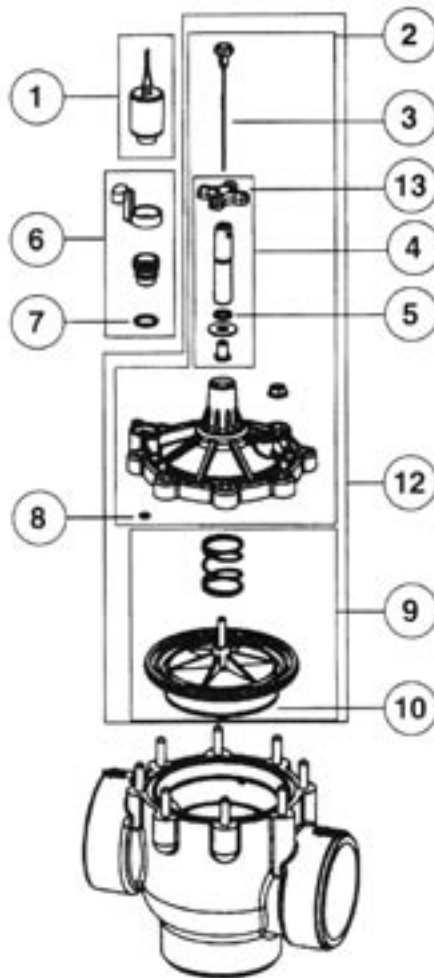

# 100 Series (Century PLUS)

**Model Numbers:**

- 100P1
- 100P1.5
- 100P2
- 100P3

		100P1	100P1.5	100P2	100P3
Ref. #	Description	Part Numbers	Part Numbers	Part Numbers	Part Numbers
1	Solenoid Assy., 24 V ac, 60 Hz	R811-24VACG	R811-24VACG	R811-24VACG	R811-24VACG
1	Solenoid Assembly, 24 V ac, 50 Hz	588403	588403	588403	588403
2	Bonnet Assembly	R933601	R933601	R934601	R934601
3	Metering Rod Assembly	R-1552	R-1552	R-1552	R-1552
4	Stem Assembly	R2862-1	R2862-1	N/A	N/A
4	Stem Assembly – Brass	N/A	N/A	R-1032	R-1032
5	O-Ring	R688701	R688701	R688701	R688701
6	Manual Bleed Assembly	R606902	R606902	R606902	R606902
7	O-Ring	R1631	R1631	R1631	R1631
8	O-Ring	R1054	R1054	R1054	R1054
9	Diaphragm Assembly	R933051	R934201	R934501	R935001
10	Seat Seal	N/A	N/A	R1058	R1059
11	Repair Kit	R100P1	R100P1.5	R100P2	R100P3
	Parts Included in Repair Kit — Reference Nos	3, 7, 8, 9	3, 7, 8, 9	3, 7, 8, 9	3, 7, 8, 9
12	Retrofit Kit	R936001	R936101	R936201	R936301
13	Handle	R856101	R856101	R1017-1	R856101

**Model Numbers:**

- 102P1
- 102P1.5
- 102P2
- 102P3

		102P1	102P1.5	102P2	102P3
Ref. #	Description	Part Numbers	Part Numbers	Part Numbers	Part Numbers
1	Solenoid Only (no plunger/springs)	R794101	R794101	R794101	R794101
2	Bleed Button, Slot	R2805	R2805	R2805	R2805
3	Bonnet Assembly	R955601	R955601	R955801	R955801
4	Stem Assembly	R2862-1	R2862-1	R-1032	R-1032
5	O-Ring	R688701	R688701	R688701	R688701
6	3-way Pilot Assembly	R-1340	R-1340	R-1340	R-1340
7	O-Ring	100225	100225	100225	100225
8	Bleed Plug, Anti-contamination	R685201	R685201	R685201	R685201
9	O-Ring	R1631	R1631	R1631	R1631
10	O-Ring	R1054	R1054	R1054	R1054
11	Diaphragm Assembly	R956001	R956101	R956201	R956301
12	Anti-contamination Kit	R1146-2	R1146-2	R1146-2	R1146-2
13	Anti-contamination Screen	R1733	R1733	R1733	R1733
14	Spring and Plunger Assembly	R532503	R532503	R532503	R532503
	Retrofit Kit (Parts included 3, 11, 8, 6)	R956401	R956501	R956601-H	R956701-H