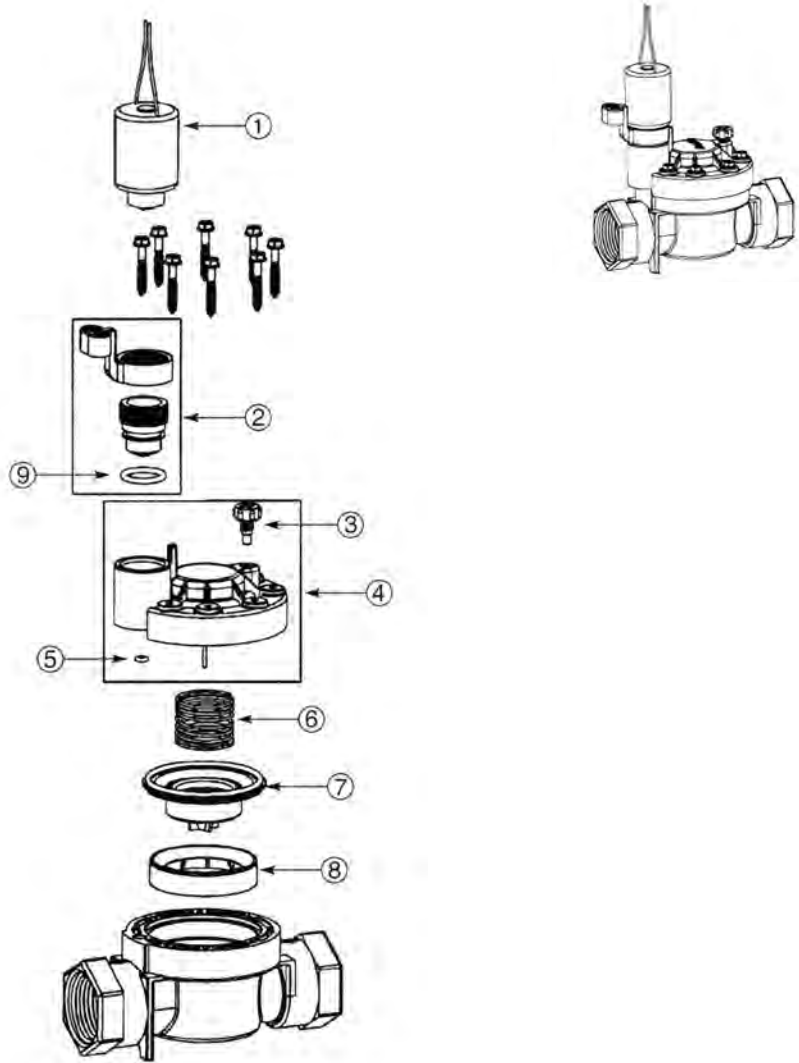

VALVES

2500 SERIES ELECTRIC GLOBE

MODEL NUMBERS:

- 2500S
- 2500T

REF.#	DESCRIPTION	2500S	2500T
		PART NUMBERS	PART NUMBERS
1	Solenoid Assembly, 24 VAC, 60 Hz	R811-24VACG	R811-24VACG
1	Solenoid Assembly, 24 VAC, 50 Hz	588403	588403
2	Manual Bleed Assembly	R606902	R606902
3	Bleed Screw	100229	100229
4	Cover Assembly	R1080901	R1080901
5	O-Ring	121001	121001
6	Spring	R153201	R153201
7	Diaphragm Assembly	539001	539001
8	Divider	100237-H	100237-H
9	O-Ring	R1631	R1631

VALVES

2500 SERIES ELECTRIC GLOBE

MODEL NUMBERS:

- 2500SF
- 2500TF

REF.#	DESCRIPTION	2500SF	2500TF
		PART NUMBERS	PART NUMBERS
1	Knob	835603	835603
2	Solenoid Assembly, 24 VAC, 60 Hz	R811-24VACG	R811-24VACG
1	Solenoid Assembly, 24 VAC, 50 Hz	588403	588403
3	Manual Bleed Assembly	R606902	R606902
4	Bleed Screw	100229	100229
5	Cover Assembly	R1074601	R1074601
6	O-Ring	121001	121001
7	Spring	R153201	R153201
8	Diaphragm Assembly	539001	539001
9	Divider	100237-H	100237-H