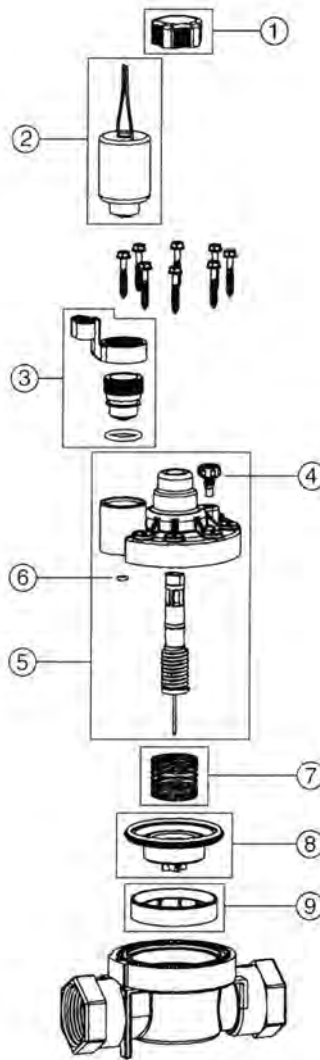

VALVES

2500 SERIES ELECTRIC GLOBE

MODEL NUMBERS:

- 2500S
- 2500T

REF.#	DESCRIPTION	2500S	2500T
		PART NUMBERS	PART NUMBERS
1	Solenoid Assembly, 24 VAC, 60 Hz	R811-24VACG	R811-24VACG
1	Solenoid Assembly, 24 VAC, 50 Hz	588403	588403
2	Manual Bleed Assembly	R606902	R606902
3	Bleed Screw	100229	100229
4	Cover Assembly	R1080901	R1080901
5	O-Ring	121001	121001
6	Spring	R153201	R153201
7	Diaphragm Assembly	539001	539001
8	Divider	100237-H	100237-H
9	O-Ring	R1631	R1631

VALVES

2500 SERIES ELECTRIC GLOBE

MODEL NUMBERS:

- 2500SF
- 2500TF

REF.#	DESCRIPTION	2500SF	2500TF
		PART NUMBERS	PART NUMBERS
1	Knob	835603	835603
2	Solenoid Assembly, 24 VAC, 60 Hz	R811-24VACG	R811-24VACG
1	Solenoid Assembly, 24 VAC, 50 Hz	588403	588403
3	Manual Bleed Assembly	R606902	R606902
4	Bleed Screw	100229	100229
5	Cover Assembly	R1074601	R1074601
6	O-Ring	121001	121001
7	Spring	R153201	R153201
8	Diaphragm Assembly	539001	539001
9	Divider	100237-H	100237-H