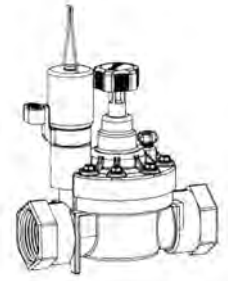

VALVES

2500 SERIES ELECTRIC GLOBE

MODEL NUMBERS:

- 2500S
- 2500T

REF.#	DESCRIPTION	2500S	2500T
		PART NUMBERS	PART NUMBERS
1	Solenoid Assembly, 24 VAC, 60 Hz	R811-24VACG	R811-24VACG
1	Solenoid Assembly, 24 VAC, 50 Hz	588403	588403
2	Manual Bleed Assembly	R606902	R606902
3	Bleed Screw	100229	100229
4	Cover Assembly	R1080901	R1080901
5	O-Ring	121001	121001
6	Spring	R153201	R153201
7	Diaphragm Assembly	539001	539001
8	Divider	100237-H	100237-H
9	O-Ring	R1631	R1631

VALVES

2500 SERIES ELECTRIC GLOBE

MODEL NUMBERS:

- 2500SF
- 2500TF

REF.#	DESCRIPTION	2500SF	2500TF
		PART NUMBERS	PART NUMBERS
1	Knob	835603	835603
2	Solenoid Assembly, 24 VAC, 60 Hz	R811-24VACG	R811-24VACG
1	Solenoid Assembly, 24 VAC, 50 Hz	588403	588403
3	Manual Bleed Assembly	R606902	R606902
4	Bleed Screw	100229	100229
5	Cover Assembly	R1074601	R1074601
6	O-Ring	121001	121001
7	Spring	R153201	R153201
8	Diaphragm Assembly	539001	539001
9	Divider	100237-H	100237-H