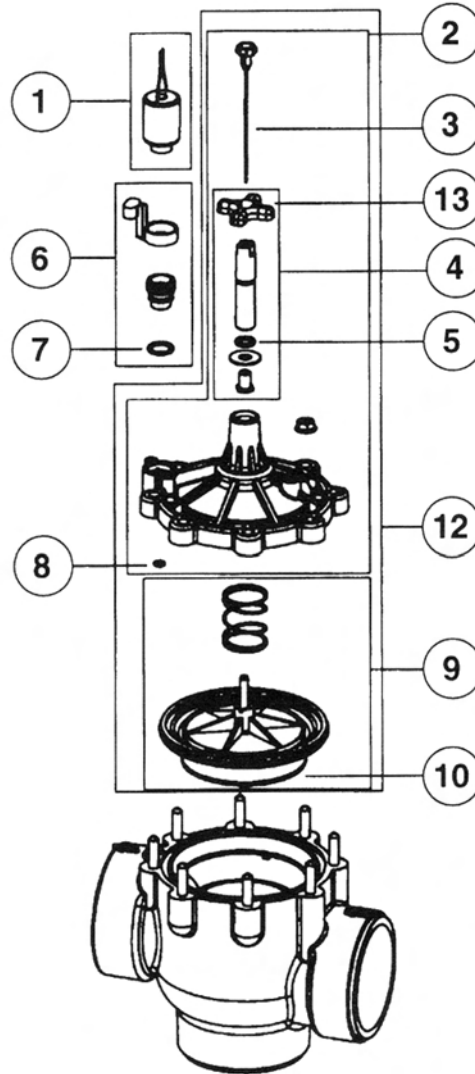

VALVES

100 SERIES CENTURY PLUS ELECTRIC GLOBE/ANGLE

MODEL NUMBERS:

- 100P1
- 100P1.5
- 100P2
- 100P3

REF.#	DESCRIPTION	100P1 PART NO.	100P1.5 PART NO.	100P2 PART NO.	100P3 PART NO.
1	Solenoid Assy., 24 VAC, 60 Hz	R811-24VACG	R811-24VACG	R811-24VACG	R811-24VACG
1	Solenoid Assembly, 24 VAC, 50 Hz	588403	588403	588403	588403
2	Bonnet Assembly	R933601	R933601	R934601	R934601
3	Metering Rod Assembly	R-1552	R-1552	R-1552	R-1552
4	Stem Assembly	R2862-1	R2862-1	-----	-----
4	Stem Assembly - Brass	-----	-----	R-1032	R-1032
5	O-Ring	R688701	R688701	R688701	R688701
6	Manual Bleed Assembly	R606902	R606902	R606902	R606902
7	O-Ring	R1631	R1631	R1631	R1631
8	O-Ring	R1054	R1054	R1054	R1054
9	Diaphragm Assembly	R933501	R934201	R934501	R935001
10	Seat Seal	-----	-----	R1058	R1059
11	Repair Kit	R100P1	R100P1.5	R100P2	R100P3
	Parts Included in Repair Kit — Ref Nos	3, 7, 8, 9	3, 7, 8, 9	3, 7, 8, 9	3, 7, 8, 9
12	Retrofit Kit	R936001	R936101	R936201	R936301
13	Handle	R856101	R856101	R1017-1	R856101

VALVES

100 SERIES ANTI-CONTAMINATION ELECTRIC GLOBE/ANGLE

MODEL NUMBERS:

- 102P1
- 102P1.5
- 102P2
- 102P3

REF.#	DESCRIPTION	102P1 PART NO.	102P1.5 PART NO.	102P2 PART NO.	102P3 PART NO.
1	Solenoid Only (no plunger/springs)	R794101	R794101	R794101	R794101
2	Bleed Button, Slot	R2805	R2805	R2805	R2805
3	Bonnet Assembly	R955601	R955601	R955801	R955801
4	Stem Assembly	R2862-1	R2862-1	R1032	R1032
5	O-Ring	R688701	R688701	R688701	R688701
6	3-way Pilot Assembly	R-1340	R-1340	R-1340	R-1340
7	O-Ring	100225	100225	100225	100225
8	Bleed Plug, Anti-contamination	R685201	R685201	R685201	R685201
9	O-Ring	R1631	R1631	R1631	R1631
10	O-Ring	R1054	R1054	R1054	R1054
11	Diaphragm Assembly	R956001	R956101	R956201	R956301
12	Anti-contamination Kit	R1146-2	R1146-2	R1146-2	R1146-2
13	Anti-contamination Screen	R1733	R1733	R1733	R1733
14	Spring and Plunger Assembly	R532503	R532503	R532503	R532503
	Retrofit Kit (Parts included 3, 11, 8, 6)	R956401	R956501	R956601-H	R956701-H