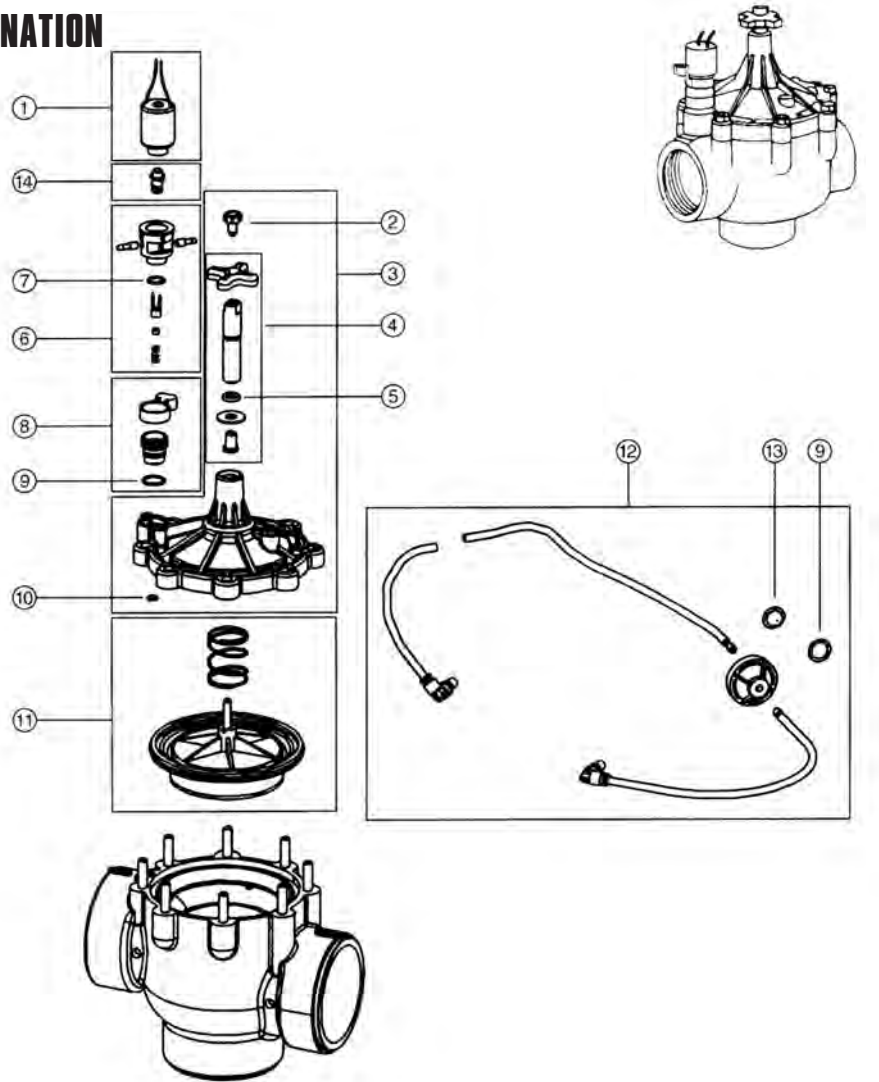

VALVES

100 SERIES CENTURY PLUS ELECTRIC GLOBE/ANGLE

MODEL NUMBERS:

- 100P1
- 100P1.5
- 100P2
- 100P3

REF.#	DESCRIPTION	100P1 PART NO.	100P1.5 PART NO.	100P2 PART NO.	100P3 PART NO.
1	Solenoid Assy., 24 VAC, 60 Hz	R811-24VACG	R811-24VACG	R811-24VACG	R811-24VACG
1	Solenoid Assembly, 24 VAC, 50 Hz	588403	588403	588403	588403
2	Bonnet Assembly	R933601	R933601	R934601	R934601
3	Metering Rod Assembly	R-1552	R-1552	R-1552	R-1552
4	Stem Assembly	R2862-1	R2862-1	-----	-----
4	Stem Assembly - Brass	-----	-----	R-1032	R-1032
5	O-Ring	R688701	R688701	R688701	R688701
6	Manual Bleed Assembly	R606902	R606902	R606902	R606902
7	O-Ring	R1631	R1631	R1631	R1631
8	O-Ring	R1054	R1054	R1054	R1054
9	Diaphragm Assembly	R933501	R934201	R934501	R935001
10	Seat Seal	-----	-----	R1058	R1059
11	Repair Kit	R100P1	R100P1.5	R100P2	R100P3
	Parts Included in Repair Kit — Ref Nos	3, 7, 8, 9	3, 7, 8, 9	3, 7, 8, 9	3, 7, 8, 9
12	Retrofit Kit	R936001	R936101	R936201	R936301
13	Handle	R856101	R856101	R1017-1	R856101

VALVES

100 SERIES ANTI-CONTAMINATION ELECTRIC GLOBE/ANGLE

MODEL NUMBERS:

- 102P1
- 102P1.5
- 102P2
- 102P3

REF.#	DESCRIPTION	102P1 PART NO.	102P1.5 PART NO.	102P2 PART NO.	102P3 PART NO.
1	Solenoid Only (no plunger/springs)	R794101	R794101	R794101	R794101
2	Bleed Button, Slot	R2805	R2805	R2805	R2805
3	Bonnet Assembly	R955601	R955601	R955801	R955801
4	Stem Assembly	R2862-1	R2862-1	R1032	R1032
5	O-Ring	R688701	R688701	R688701	R688701
6	3-way Pilot Assembly	R-1340	R-1340	R-1340	R-1340
7	O-Ring	100225	100225	100225	100225
8	Bleed Plug, Anti-contamination	R685201	R685201	R685201	R685201
9	O-Ring	R1631	R1631	R1631	R1631
10	O-Ring	R1054	R1054	R1054	R1054
11	Diaphragm Assembly	R956001	R956101	R956201	R956301
12	Anti-contamination Kit	R1146-2	R1146-2	R1146-2	R1146-2
13	Anti-contamination Screen	R1733	R1733	R1733	R1733
14	Spring and Plunger Assembly	R532503	R532503	R532503	R532503
	Retrofit Kit (Parts included 3, 11, 8, 6)	R956401	R956501	R956601-H	R956701-H