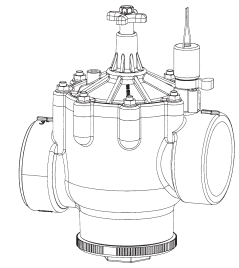

VALVES

100 SERIES CENTURY PLUS ELECTRIC GLOBE/ANGLE

MODEL NUMBERS:

- 100P1
- 100P1.5
- 100P2
- 100P3

REF.#	DESCRIPTION	100P1 PART NO.	100P1.5 PART NO.	100P2 PART NO.	100P3 PART NO.
1	Solenoid Assy., 24 VAC, 60 Hz	R811-24VACG	R811-24VACG	R811-24VACG	R811-24VACG
1	Solenoid Assembly, 24 VAC, 50 Hz	588403	588403	588403	588403
2	Bonnet Assembly	R933601	R933601	R934601	R934601
3	Metering Rod Assembly	R-1552	R-1552	R-1552	R-1552
4	Stem Assembly	R2862-1	R2862-1	-----	-----
4	Stem Assembly - Brass	-----	-----	R-1032	R-1032
5	O-Ring	R688701	R688701	R688701	R688701
6	Manual Bleed Assembly	R606902	R606902	R606902	R606902
7	O-Ring	R1631	R1631	R1631	R1631
8	O-Ring	R1054	R1054	R1054	R1054
9	Diaphragm Assembly	R933501	R934201	R934501	R935001
10	Seat Seal	-----	-----	R1058	R1059
11	Repair Kit	R100P1	R100P1.5	R100P2	R100P3
	Parts Included in Repair Kit — Ref Nos	3, 7, 8, 9	3, 7, 8, 9	3, 7, 8, 9	3, 7, 8, 9
12	Retrofit Kit	R936001	R936101	R936201	R936301
13	Handle	R856101	R856101	R1017-1	R856101

VALVES

100 SERIES ANTI-CONTAMINATION ELECTRIC GLOBE/ANGLE

MODEL NUMBERS:

- 102P1
- 102P1.5
- 102P2
- 102P3

REF.#	DESCRIPTION	102P1 PART NO.	102P1.5 PART NO.	102P2 PART NO.	102P3 PART NO.
1	Solenoid Only (no plunger/springs)	R794101	R794101	R794101	R794101
2	Bleed Button, Slot	R2805	R2805	R2805	R2805
3	Bonnet Assembly	R955601	R955601	R955801	R955801
4	Stem Assembly	R2862-1	R2862-1	R1032	R1032
5	O-Ring	R688701	R688701	R688701	R688701
6	3-way Pilot Assembly	R-1340	R-1340	R-1340	R-1340
7	O-Ring	100225	100225	100225	100225
8	Bleed Plug, Anti-contamination	R685201	R685201	R685201	R685201
9	O-Ring	R1631	R1631	R1631	R1631
10	O-Ring	R1054	R1054	R1054	R1054
11	Diaphragm Assembly	R956001	R956101	R956201	R956301
12	Anti-contamination Kit	R1146-2	R1146-2	R1146-2	R1146-2
13	Anti-contamination Screen	R1733	R1733	R1733	R1733
14	Spring and Plunger Assembly	R532503	R532503	R532503	R532503
	Retrofit Kit (Parts included 3, 11, 8, 6)	R956401	R956501	R956601-H	R956701-H