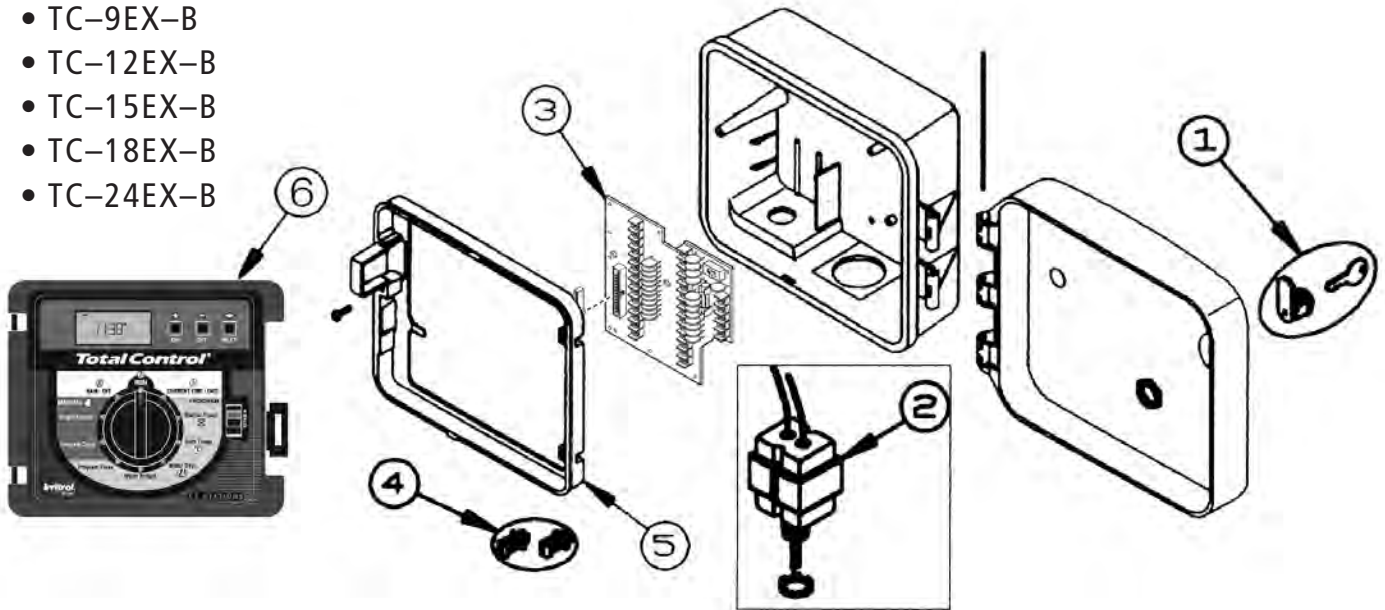

### OUTDOOR MODELS:

- TC-6EX-B
- TC-9EX-B
- TC-12EX-B
- TC-15EX-B
- TC-18EX-B
- TC-24EX-B

REF.#	DESCRIPTION	TC-6EX-B PART NO.	TC-9EX-B PART NO.	TC-12EX-B PART NO.	TC-15EX-B PART NO.	TC-18EX-B PART NO.	TC-24EX-B PART NO.
1	Lock Assembly	R192502	R192502	R192502	R192502	R192502	R192502
2	Transformer Assembly, 120 VAC, 60 Hz	R614201	R614201	R614201	R614201	R614201	R614201
2	Transformer Assembly, 220 VAC, 50 Hz	R89-9255	R89-9255	R89-9255	R89-9255	R89-9255	R89-9255
2	Transformer Assembly, 240 VAC, 50 Hz	R721301	R721301	R721301	R721301	R721301	R721301
3	Terminal Board Assembly	102-2615	102-2615	102-2615	102-2614	102-2614	102-2614
4	Hinge Post	-----	-----	-----	-----	-----	-----
5	Face Plate, Outdoor Case	-----	-----	-----	-----	-----	-----
6	Module Assembly	TC-6MOD-B	TC-9MOD-B	TC-12MOD-B	TC-15MOD-B	TC-18MOD-B	TC-24MOD-B
	User's Manual	Irritrol.com	Irritrol.com	Irritrol.com	Irritrol.com	Irritrol.com	Irritrol.com
	Quick Reference Card	Irritrol.com	Irritrol.com	Irritrol.com	Irritrol.com	Irritrol.com	Irritrol.com