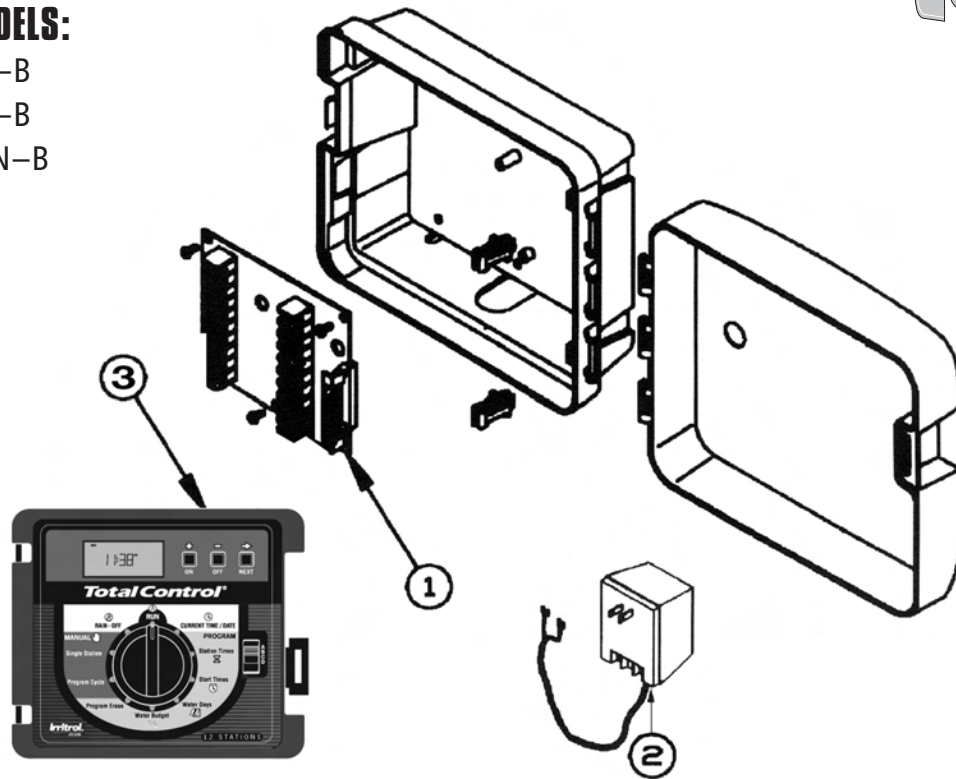

CONTROLLERS

TOTAL CONTROL® SERIES HYBRID

INDOOR MODELS:

- TC-6IN-B
- TC-9IN-B
- TC-12IN-B

		TC-6IN-B	TC-9IN-B	TC-12IN-B
REF.#	DESCRIPTION	PART NUMBERS	PART NUMBERS	PART NUMBERS
1	Terminal Board Assembly	102-2615	102-2615	102-2615
2	Transformer Assembly, 120 VAC, 60 Hz	R201902	R201902	R201902
3	Module Assembly	TC-6MOD-B	TC-9MOD-B	TC-12MOD-B
	User's Manual	Irritrol.com	Irritrol.com	Irritrol.com
	Quick Reference Card	Irritrol.com	Irritrol.com	Irritrol.com