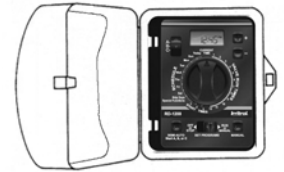

CONTROLLERS

RAIN DIAL® SERIES HYBRID

INDOOR MODELS:

- RD600-INT
- RD900-INT
- RD1200-INT

NOTE: The new blue Rain Dial module will retrofit older Rain Dial cabinets, but not Rain Dial Plus cabinets.

		RD600-INT	RD900-INT	RD1200-INT
REF.#	DESCRIPTION	PART NUMBERS	PART NUMBERS	PART NUMBERS
1	Terminal Board Assembly	R8987	R8987	R8987
2	Hinge Post	-----	-----	-----
3	Transformer Assembly, 120 VAC, 60 Hz	R201902	R201902	R201902
4	Module Assembly	RD-6 MOD	RD-9 MOD	RD-12 MOD
	Instruction Manual	Irritrol.com	Irritrol.com	Irritrol.com
	Door Label Instructions	Irritrol.com	Irritrol.com	Irritrol.com