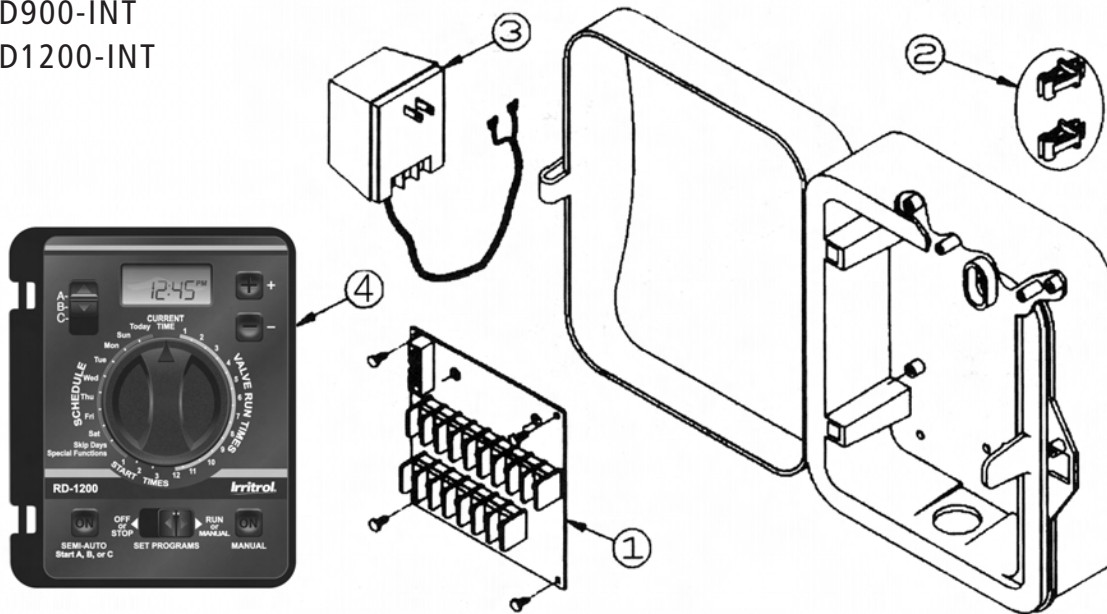

CONTROLLERS

RAIN DIAL® SERIES HYBRID

INDOOR MODELS:

- RD600-INT
- RD900-INT
- RD1200-INT

NOTE: The new blue Rain Dial module will retrofit older Rain Dial cabinets, but not Rain Dial Plus cabinets.

		RD600-INT	RD900-INT	RD1200-INT
REF.#	DESCRIPTION	PART NUMBERS	PART NUMBERS	PART NUMBERS
1	Terminal Board Assembly	R8987	R8987	R8987
2	Hinge Post	-----	-----	-----
3	Transformer Assembly, 120 VAC, 60 Hz	R201902	R201902	R201902
4	Module Assembly	RD-6 MOD	RD-9 MOD	RD-12 MOD
	Instruction Manual	Irritrol.com	Irritrol.com	Irritrol.com
	Door Label Instructions	Irritrol.com	Irritrol.com	Irritrol.com