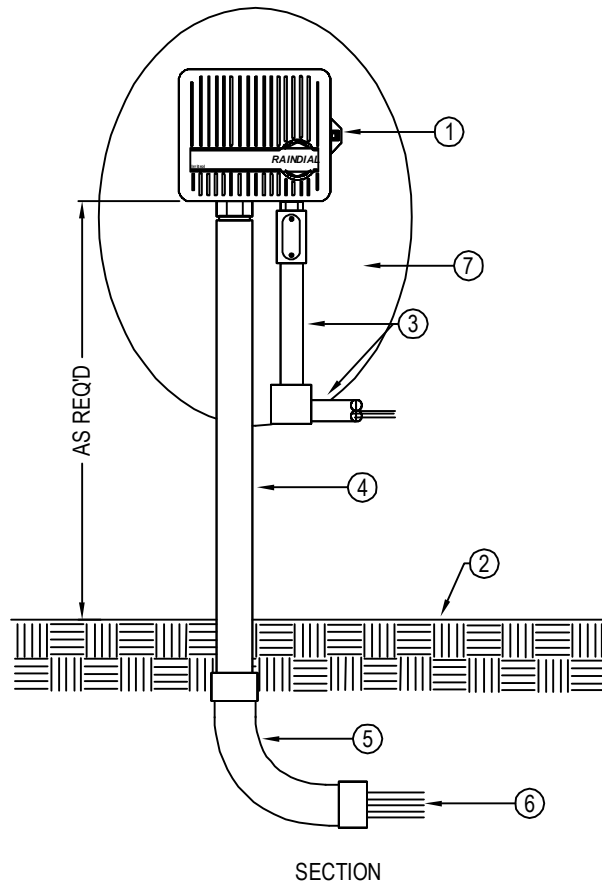

IRRITROL SYSTEMS  
5825 JASMINE ST.  
RIVERSIDE, CA 92504  
TOLL FREE: 1-800-634-8873  
PHONE: (951) 785-3454  
www.irritrol.com

**LEGEND:**

- ① IRRITROL RD-EXT RAIN DIAL SERIES AUTOMATIC SPRINKLER CONTROLLER (EXTERIOR WALL MOUNT).
- ② FINISH GRADE.
- ③ 1/2" UL APPROVED ELECTRICAL CONDUIT, RING NUT AND JUNCTION BOX FOR 120V AC ELECTRICAL POWER.
- ④ PVC SCHEDULE 40 CONTROL WIRE CONDUIT (SIZE AS REQUIRED).
- ⑤ PVC SWEEP ELL (DEPTH AS REQUIRED).
- ⑥ CONTROL WIRES TO ELECTRIC VALVES.
- ⑦ EXTERIOR SURFACE FOR MOUNTING OF SPRINKLER CONTROLLER.

**NOTES:**

- 1. ALL ELECTRICAL WORK MUST CONFORM TO LOCAL CODES. REFER TO PRODUCT LITERATURE FOR ADDITIONAL INSTALLATION REQUIREMENTS.
- 2. INSTALLATION TO BE COMPLETED IN ACCORDANCE WITH MANUFACTURER'S SPECIFICATIONS.
- 3. DO NOT SCALE DRAWING.
- 4. THIS DRAWING IS INTENDED FOR USE BY ARCHITECTS, ENGINEERS, CONTRACTORS, CONSULTANTS AND DESIGN PROFESSIONALS FOR PLANNING PURPOSES ONLY. THIS DRAWING MAY NOT BE USED FOR CONSTRUCTION.
- 5. ALL INFORMATION CONTAINED HEREIN WAS CURRENT AT THE TIME OF DEVELOPMENT BUT MUST BE REVIEWED AND APPROVED BY THE PRODUCT MANUFACTURER TO BE CONSIDERED ACCURATE.
- 6. CONTRACTOR'S NOTE: FOR PRODUCT AND COMPANY INFORMATION VISIT [www.CADdetails.com/info](http://www.CADdetails.com/info) AND ENTER REFERENCE NUMBER 743-008.