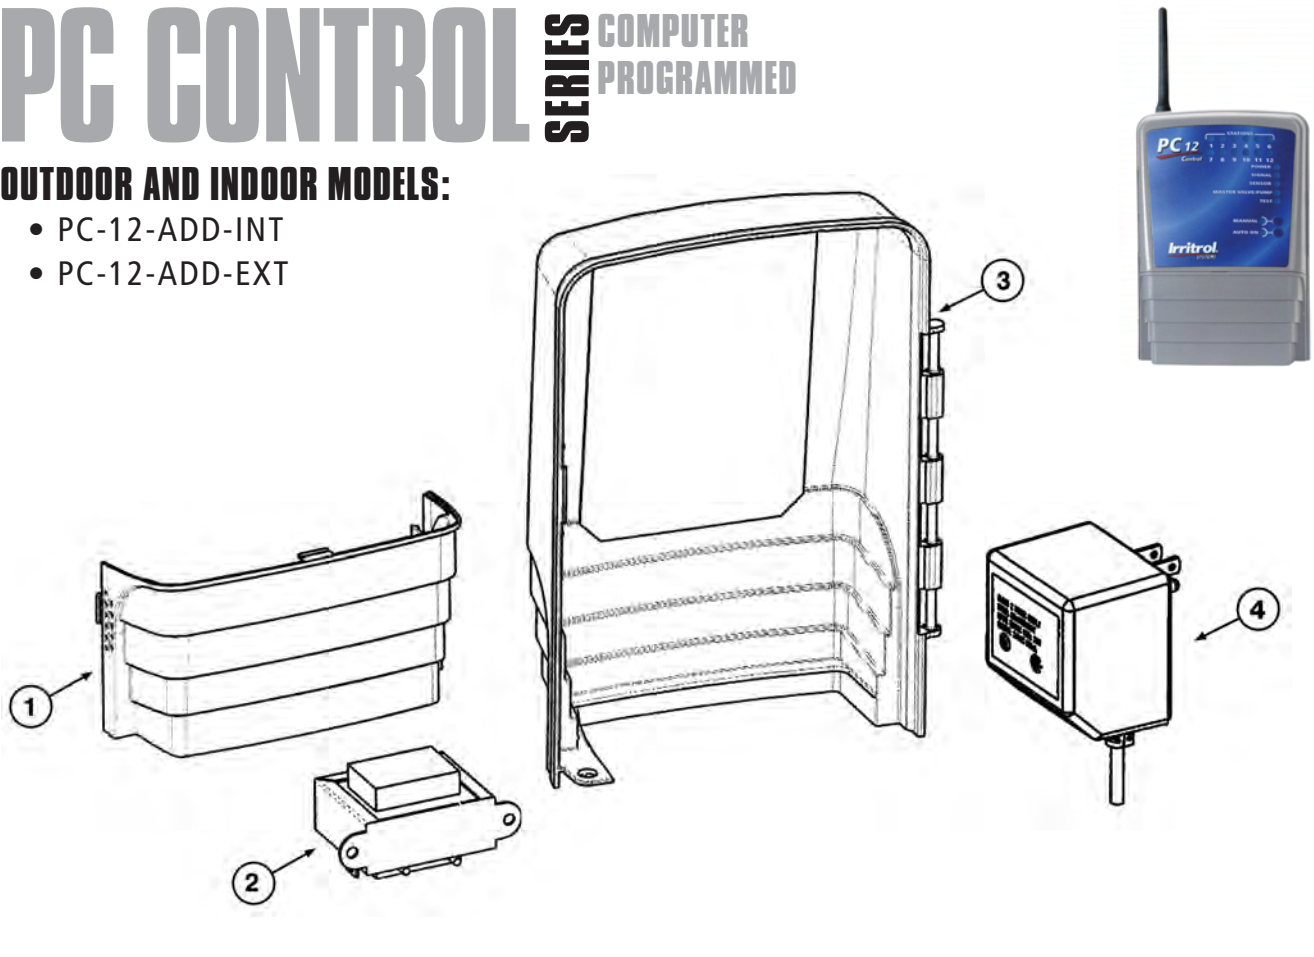

CONTROLLERS

PC CONTROL SERIES COMPUTER PROGRAMMED

OUTDOOR AND INDOOR MODELS:

- PC-12-ADD-INT
- PC-12-ADD-EXT

REF.#	DESCRIPTION	PC-12-ADD-INT PART NUMBERS	PC-12-ADD-EXT PART NUMBERS
1	Kit, Service Panel, Lower	102-4973	102-4973
2	External Transformer, 115-120V (Outdoor Models)	-----	102-4788
3	Kit, Service Door	102-4974	102-4974
4	Internal Transformer, 115-120V (Indoor Models)	363-4574	-----