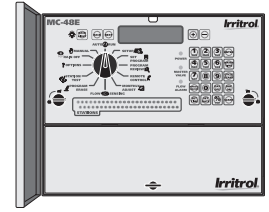

CONTROLLERS

MC-E SERIES SOLID STATE

MODEL NUMBERS:

- MC-18E
- MC-24E
- MC-30E
- MC-36E
- MC-42E
- MC-48E

		MC-18E	MC-24E	MC-30E	MC-36E	MC-42E	MC-48E
REF.#	DESCRIPTION	PART NO.	PART NO.	PART NO.	PART NO.	PART NO.	PART NO.
1	Complete Panel Assembly	MC-18E-PAN	MC-24E-PAN	MC-30E-PAN	MC-36E-PAN	MC-42E-PAN	MC-48E-PAN
2	Panel	-----	-----	-----	-----	-----	-----
3	Transformer Assy., 120 VAC, 60 Hz	R615901	R615901	R615901	R615901	R615901	R615901
3	Transformer Assy., 220 VAC, 50 Hz	R89-9225	R89-9225	R89-9225	R89-9225	R89-9225	R89-9225
3	Transformer Assy., 240 VAC, 50 Hz	R721301	R721301	R721301	R721301	R721301	R721301
4	Select Knob	-----	-----	-----	-----	-----	-----
5	Terminal Board	102-6579	102-6578	102-6577	102-6576	102-6575	102-6574
6	Header Cable (requires 4 cables)	R636901(1pk)	R636901(2pk)	R636901(2pk)	R636901(2pk)	R636901(2pk)	R636901(3pk)
7	Key and Lock Assembly	R671101	R671101	R671101	R671101	R671101	R671101
7	Key Only (HL238)	683503	683503	683503	683503	683503	683503
8	Access Panel	Included with Panel Assembly (See Ref.#1)					
9	Dzus Fastener Kit	-----	-----	-----	-----	-----	-----
10	Cabinet Assembly, 14 inch	R689501	R689501	R689501	R689501	R689501	R689501
		(includes lock assembly)					
	User's Manual	Irritrol.com	Irritrol.com	Irritrol.com	Irritrol.com	Irritrol.com	Irritrol.com
	Quick Reference Card	Irritrol.com	Irritrol.com	Irritrol.com	Irritrol.com	Irritrol.com	Irritrol.com