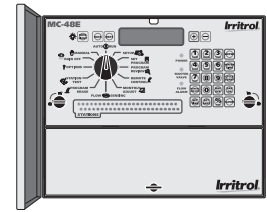

CONTROLLERS

MC-E SERIES SOLID STATE

MODEL NUMBERS:

- MC-4E
- MC-6E
- MC-8E
- MC-12E

REF.#	DESCRIPTION	MC-4E PART NO.	MC-6E PART NO.	MC-8E PART NO.	MC-12E PART NO.
1	Complete Panel Assembly	MC-4E-PAN	MC-6E-PAN	MC-8E-PAN	MC-12E-PAN
2	Panel and Overlay	-----	-----	-----	-----
3	Transformer Assy., 120 VAC, 60 Hz	R615901	R615901	R615901	R615901
3	Transformer Assy., 220 VAC, 50 Hz	R89-9255	R89-9255	R89-9255	R89-9255
3	Transformer Assy., 240 VAC, 50 Hz	R721301	R721301	R721301	R721301
4	Select Knob	-----	-----	-----	-----
5	Key and Lock Assembly	R671101	R671101	R671101	R671101
5	Key Only (HL238)	683503	683503	683503	683503
6	Access Panel	Included with Panel Assembly (See Ref.#1)			
7	Dzus Fastener Kit	-----	-----	-----	-----
8	Cabinet Assembly, 10 inch	R689601	R689601	R689601	R689601
		(includes lock assembly)			
	User's Manual	Irritrol.com	Irritrol.com	Irritrol.com	Irritrol.com
	Quick Reference Card	Irritrol.com	Irritrol.com	Irritrol.com	Irritrol.com