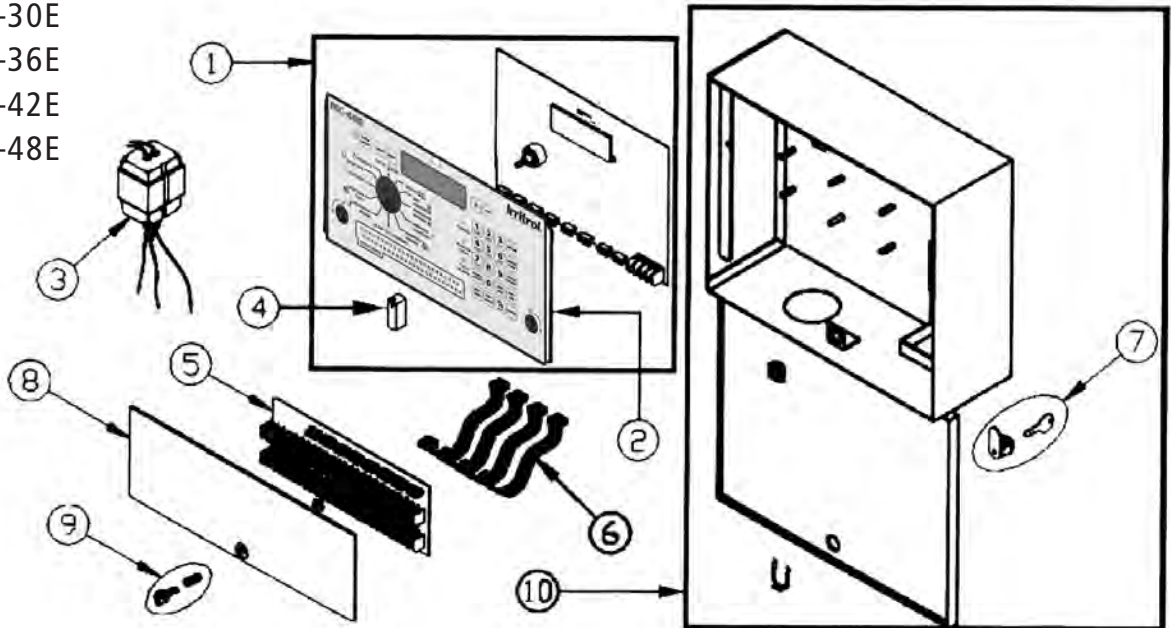

CONTROLLERS

MC-E SERIES SOLID STATE

MODEL NUMBERS:

- MC-18E
- MC-24E
- MC-30E
- MC-36E
- MC-42E
- MC-48E

		MC-18E	MC-24E	MC-30E	MC-36E	MC-42E	MC-48E
REF.#	DESCRIPTION	PART NO.	PART NO.	PART NO.	PART NO.	PART NO.	PART NO.
1	Complete Panel Assembly	MC-18E-PAN	MC-24E-PAN	MC-30E-PAN	MC-36E-PAN	MC-42E-PAN	MC-48E-PAN
2	Panel	-----	-----	-----	-----	-----	-----
3	Transformer Assy., 120 VAC, 60 Hz	R615901	R615901	R615901	R615901	R615901	R615901
3	Transformer Assy., 220 VAC, 50 Hz	R89-9225	R89-9225	R89-9225	R89-9225	R89-9225	R89-9225
3	Transformer Assy., 240 VAC, 50 Hz	R721301	R721301	R721301	R721301	R721301	R721301
4	Select Knob	-----	-----	-----	-----	-----	-----
5	Terminal Board	102-6579	102-6578	102-6577	102-6576	102-6575	102-6574
6	Header Cable (requires 4 cables)	R636901(1pk)	R636901(2pk)	R636901(2pk)	R636901(2pk)	R636901(2pk)	R636901(3pk)
7	Key and Lock Assembly	R671101	R671101	R671101	R671101	R671101	R671101
7	Key Only (HL238)	683503	683503	683503	683503	683503	683503
8	Access Panel	Included with Panel Assembly (See Ref.#1)					
9	Dzus Fastener Kit	-----	-----	-----	-----	-----	-----
10	Cabinet Assembly, 14 inch	R689501	R689501	R689501	R689501	R689501	R689501
		(includes lock assembly)					
	User's Manual	Irritrol.com	Irritrol.com	Irritrol.com	Irritrol.com	Irritrol.com	Irritrol.com
	Quick Reference Card	Irritrol.com	Irritrol.com	Irritrol.com	Irritrol.com	Irritrol.com	Irritrol.com