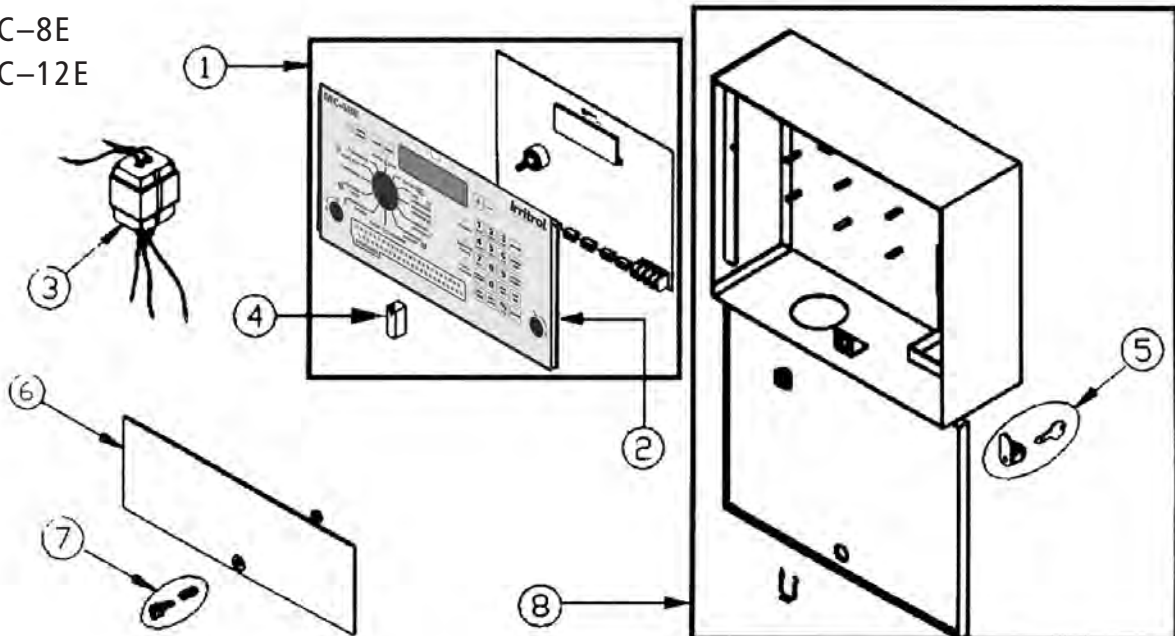

CONTROLLERS

MC-E SERIES SOLID STATE

MODEL NUMBERS:

- MC-4E
- MC-6E
- MC-8E
- MC-12E

REF.#	DESCRIPTION	MC-4E PART NO.	MC-6E PART NO.	MC-8E PART NO.	MC-12E PART NO.
1	Complete Panel Assembly	MC-4E-PAN	MC-6E-PAN	MC-8E-PAN	MC-12E-PAN
2	Panel and Overlay	-----	-----	-----	-----
3	Transformer Assy., 120 VAC, 60 Hz	R615901	R615901	R615901	R615901
3	Transformer Assy., 220 VAC, 50 Hz	R89-9255	R89-9255	R89-9255	R89-9255
3	Transformer Assy., 240 VAC, 50 Hz	R721301	R721301	R721301	R721301
4	Select Knob	-----	-----	-----	-----
5	Key and Lock Assembly	R671101	R671101	R671101	R671101
5	Key Only (HL238)	683503	683503	683503	683503
6	Access Panel	Included with Panel Assembly (See Ref.#1)			
7	Dzus Fastener Kit	-----	-----	-----	-----
8	Cabinet Assembly, 10 inch	R689601	R689601	R689601	R689601
		(includes lock assembly)			
	User's Manual	Irritrol.com	Irritrol.com	Irritrol.com	Irritrol.com
	Quick Reference Card	Irritrol.com	Irritrol.com	Irritrol.com	Irritrol.com