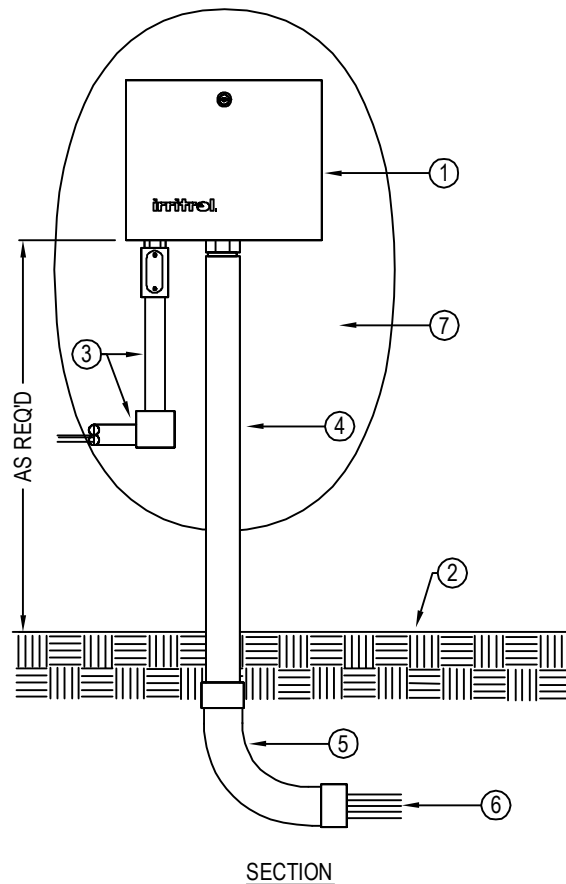

IRRITROL SYSTEMS
5825 JASMINE ST.
RIVERSIDE, CA 92504
TOLL FREE: 1-800-634-8873
PHONE: (951) 785-3454
www.irritrol.com

LEGEND:

- ① IRRITROL MC-E SERIES AUTOMATIC SPRINKLER CONTROLLER (WALL MOUNT).
- ② FINISH GRADE.
- ③ 1/2" UL APPROVED ELECTRICAL CONDUIT, RING NUT AND JUNCTION BOX FOR 120V AC ELECTRICAL POWER.
- ④ PVC SCHEDULE 40 CONTROL WIRE CONDUIT (SIZE AS REQUIRED).
- ⑤ PVC SWEEP ELL (DEPTH AS REQUIRED).
- ⑥ CONTROL WIRE TO ELECTRIC VALVES
- ⑦ EXTERIOR SURFACE FOR MOUNTING OF SPRINKLER CONTROLLER.

NOTES:

- 1. ALL ELECTRICAL WORK MUST CONFORM TO LOCAL CODES. REFER TO PRODUCT LITERATURE FOR ADDITIONAL INSTALLATION REQUIREMENTS.
- 2. INSTALLATION TO BE COMPLETED IN ACCORDANCE WITH MANUFACTURER'S SPECIFICATIONS.
- 3. DO NOT SCALE DRAWING.
- 4. THIS DRAWING IS INTENDED FOR USE BY ARCHITECTS, ENGINEERS, CONTRACTORS, CONSULTANTS AND DESIGN PROFESSIONALS FOR PLANNING PURPOSES ONLY. THIS DRAWING MAY NOT BE USED FOR CONSTRUCTION.
- 5. ALL INFORMATION CONTAINED HEREIN WAS CURRENT AT THE TIME OF DEVELOPMENT BUT MUST BE REVIEWED AND APPROVED BY THE PRODUCT MANUFACTURER TO BE CONSIDERED ACCURATE.
- 6. CONTRACTOR'S NOTE: FOR PRODUCT AND COMPANY INFORMATION VISIT www.CADdetails.com/info AND ENTER REFERENCE NUMBER 743-006.

CONTROLLERS

MC-E SERIES: WALL