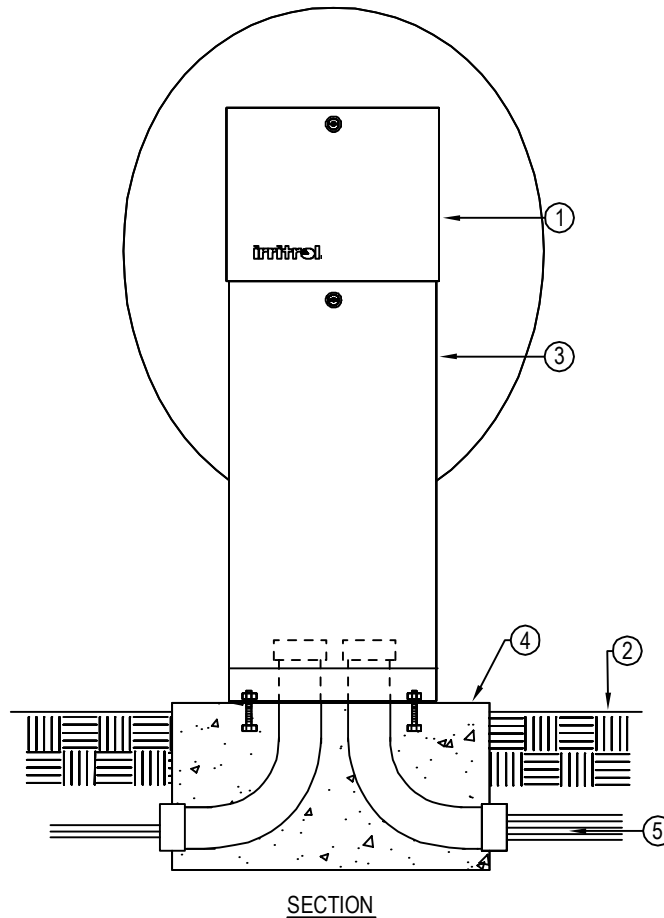

IRRITROL SYSTEMS
5825 JASMINE ST.
RIVERSIDE, CA 92504
TOLL FREE: 1-800-634-8873
PHONE: (951) 785-3454
www.irritrol.com

SECTION

LEGEND:

- ① IRRITROL MC-E SERIES AUTOMATIC SPRINKLER CONTROLLER (PEDESTAL MOUNT).
- ② FINISH GRADE.
- ③ IRRITROL P-2B PEDESTAL FOR 4-12 STATION CONTROLLERS OR P-6B PEDESTAL FOR 18-48 STATION CONTROLLERS.
- ④ 24" X 18" X 18" CONCRETE FOOTING FOR PEDESTAL ASSEMBLY. ROUTE 120V AC ELECTRICAL POWER, COMMON AND CONTROL WIRES THROUGH CONDUIT AS SHOWN.
- ⑤ CONTROL WIRES TO ELECTRIC VALVES.