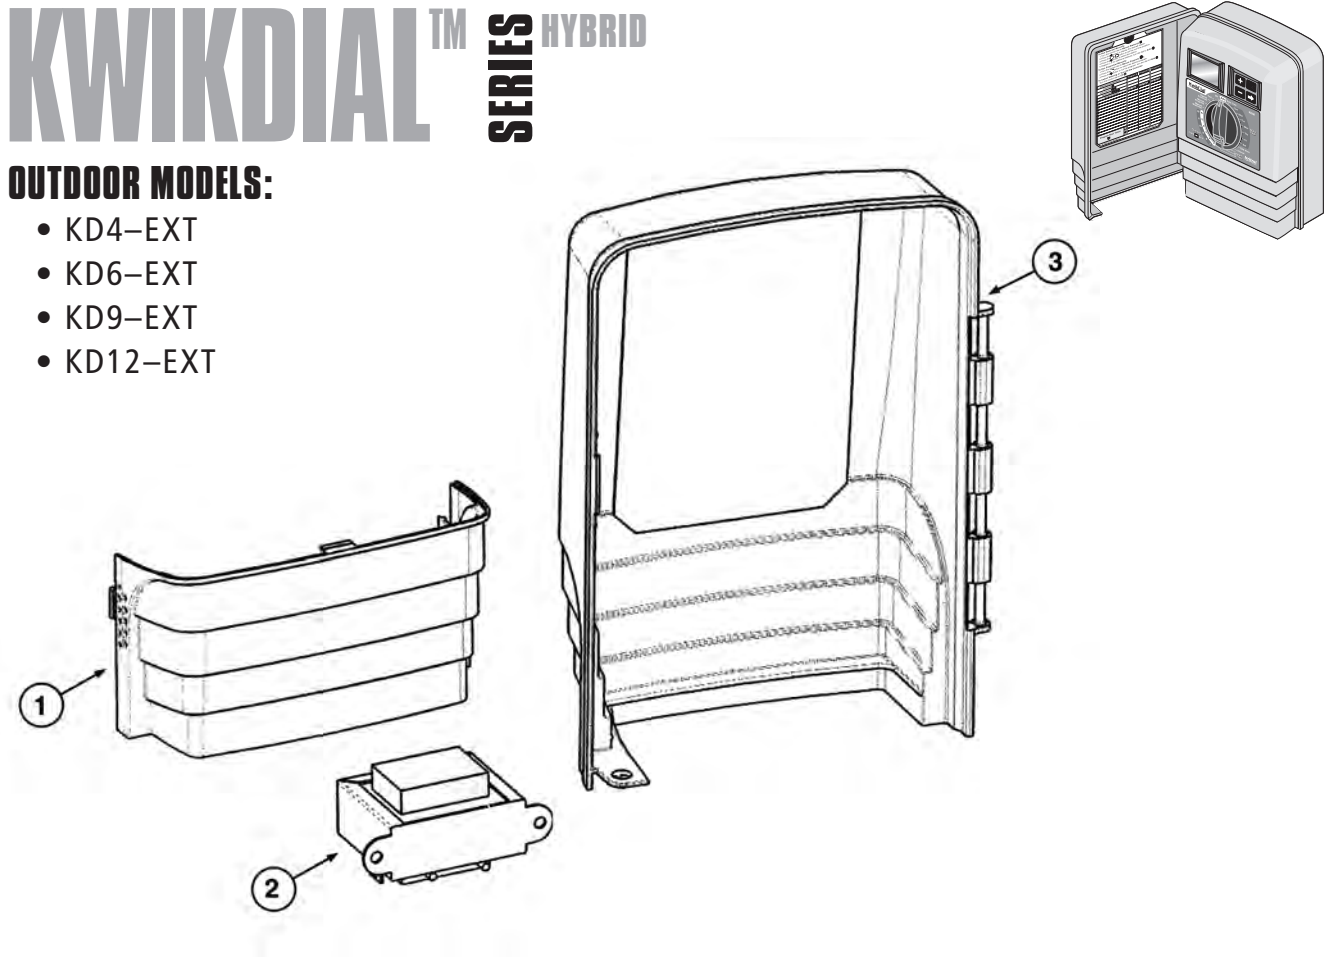

CONTROLLERS

KWIKDIAL™ SERIES HYBRID

OUTDOOR MODELS:

- KD4-EXT
- KD6-EXT
- KD9-EXT
- KD12-EXT

		KD4-EXT	KD6-EXT	KD9-EXT	KD12-EXT
REF.#	DESCRIPTION	PART NUMBERS	PART NUMBERS	PART NUMBERS	PART NUMBERS
1	Kit, Service, Panel, Lower	102-4973	102-4973	102-4973	102-4973
2	Kit, Service, XFMR, 115-120V	102-4975	102-4975	102-4975	102-4975
3	Kit, Service, Door	102-4974	102-4974	102-4974	102-4974

CONTROLLERS

KWIKDIAL™ SERIES HYBRID

INDOOR MODELS:

- KD4-INT
- KD6-INT
- KD9-INT
- KD12-INT

		KD4-INT	KD6-INT	KD9-INT	KD12-INT
REF.#	DESCRIPTION	PART NUMBERS	PART NUMBERS	PART NUMBERS	PART NUMBERS
1	Kit, Service, Panel, Lower	102-4973	102-4973	102-4973	102-4973
2	Kit, Service, XFMR, Plug-in	102-4976	102-4976	102-4976	102-4976