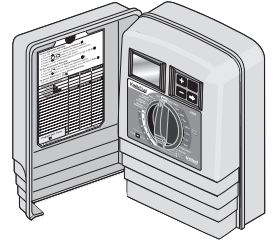

CONTROLLERS

KWIKDIAL™ SERIES HYBRID

OUTDOOR MODELS:

- KD4-EXT
- KD6-EXT
- KD9-EXT
- KD12-EXT

		KD4-EXT	KD6-EXT	KD9-EXT	KD12-EXT
REF.#	DESCRIPTION	PART NUMBERS	PART NUMBERS	PART NUMBERS	PART NUMBERS
1	Kit, Service, Panel, Lower	102-4973	102-4973	102-4973	102-4973
2	Kit, Service, XFMR, 115-120V	102-4975	102-4975	102-4975	102-4975
3	Kit, Service, Door	102-4974	102-4974	102-4974	102-4974

CONTROLLERS

KWIKDIAL™ SERIES HYBRID

INDOOR MODELS:

- KD4-INT
- KD6-INT
- KD9-INT
- KD12-INT

		KD4-INT	KD6-INT	KD9-INT	KD12-INT
REF.#	DESCRIPTION	PART NUMBERS	PART NUMBERS	PART NUMBERS	PART NUMBERS
1	Kit, Service, Panel, Lower	102-4973	102-4973	102-4973	102-4973
2	Kit, Service, XFMR, Plug-in	102-4976	102-4976	102-4976	102-4976