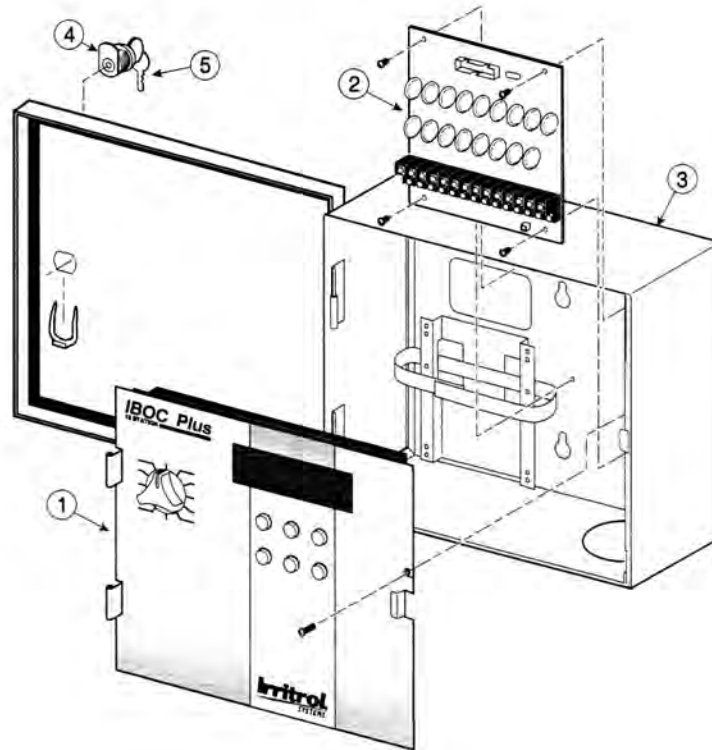

### MODEL NUMBERS:

- IBOC4-PLUS
- IBOC8-PLUS
- IBOC12-PLUS

REF.#	DESCRIPTION	IBOC4 PLUS PART NUMBERS	IBOC8 PLUS PART NUMBERS	IBOC12 PLUS PART NUMBERS
1	Front Panel Assembly	-----	-----	-----
2	Terminal PCB Assembly	89-9556	89-9555	89-9402
3	Cabinet, Metal	-----	-----	-----
4	Lock Assembly, Irritrol	R671101	R671101	R671101
5	Keys w/ Ring (HL238)	683503	683503	683503
	User's Manual	Irritrol.com	Irritrol.com	Irritrol.com
	Quick Reference Card	Irritrol.com	Irritrol.com	Irritrol.com