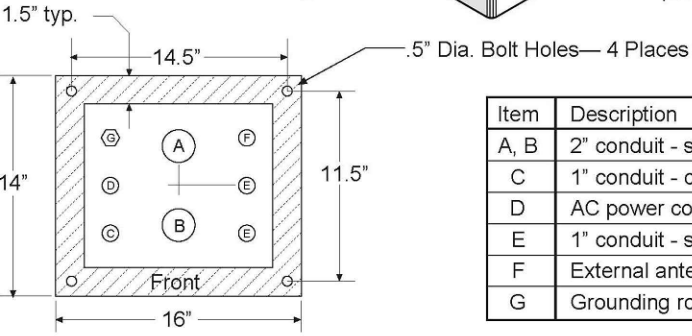

DX3 Plastic Pedestal Cabinet Installation

Pedestal Mounting

Item	Description
A, B	2" conduit - station wiring
C	1" conduit - communication
D	AC power conduit
E	1" conduit - sensor wiring
F	External antenna
G	Grounding rod

Bolt and Conduit Layout

RMIS Part No. 500502 Rev. C

RAIN MASTER CONTROL SYSTEMS
 5825 Jasmine Street
 Riverside, CA 92504
 800-777-1477
 rm.info@toro.com