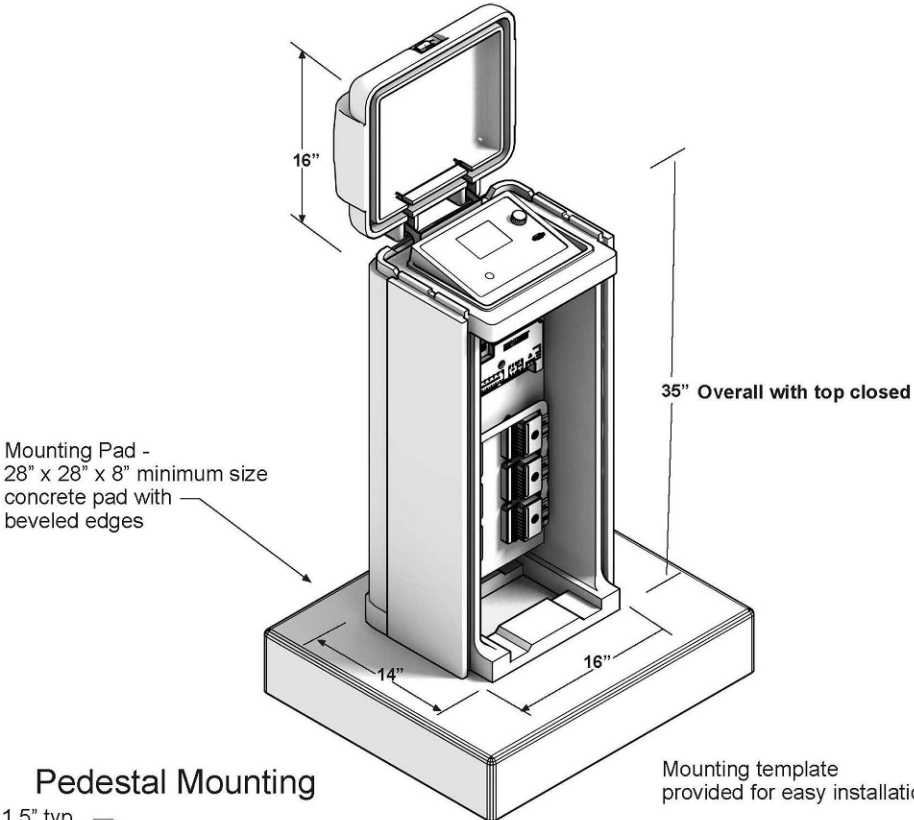

DX3 Plastic Pedestal Cabinet Installation

Pedestal Mounting

Item	Description
A, B	2" conduit - station wiring
C	1" conduit - communication
D	AC power conduit
E	1" conduit - sensor wiring
F	External antenna
G	Grounding rod

Bolt and Conduit Layout

RMIS Part No. 500502 Rev. C

RAIN MASTER CONTROL SYSTEMS
 5825 Jasmine Street
 Riverside, CA 92504
 800-777-1477
 rm.info@toro.com